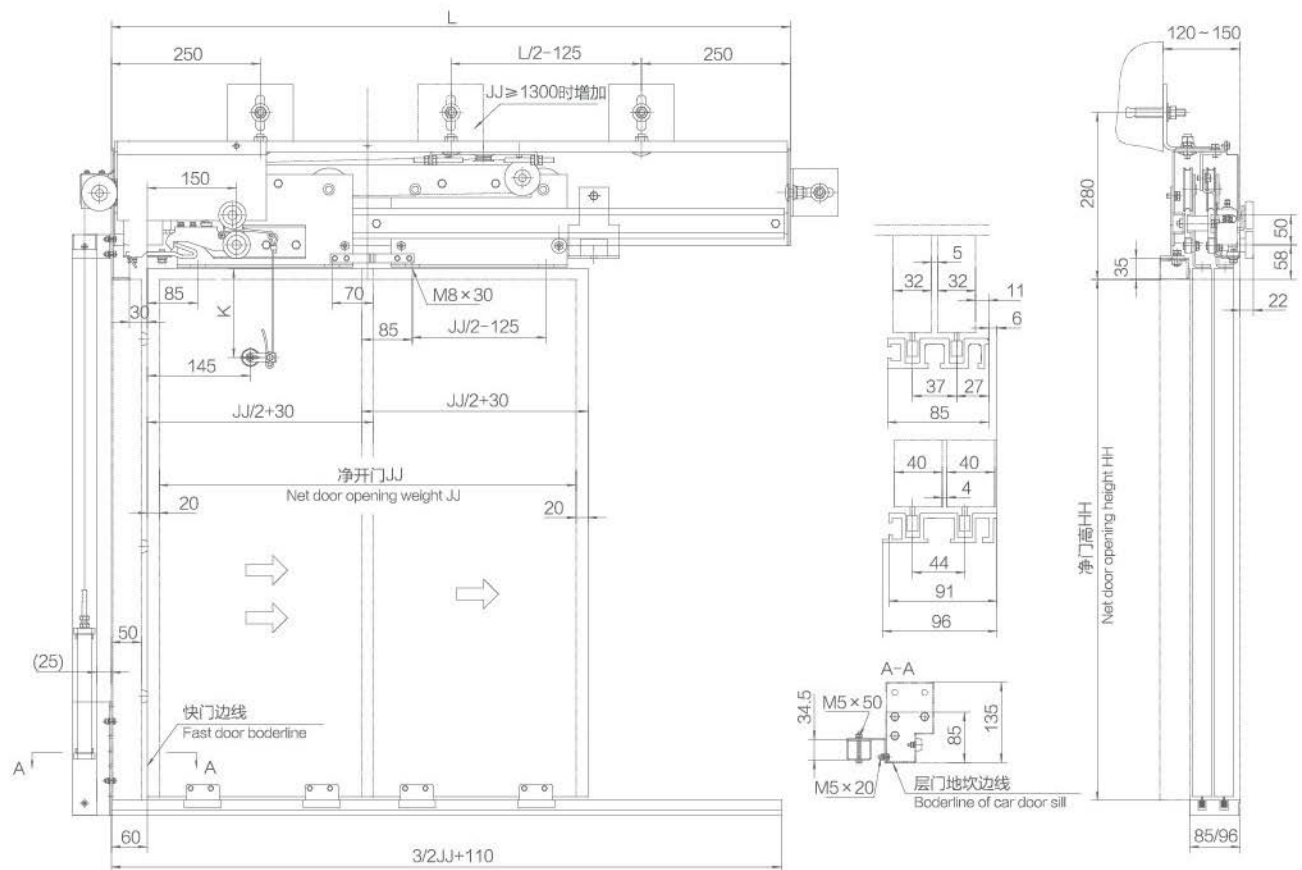

双折式层门装置

Two-speed landing door device

XD1207B

对应 XD1407B 双折式门机装置

Corresponding to XD1407B two-speed door operator

• 外形和安装尺寸 Overall dimensions and mounting dimensions

| | | | | | | | | | | | | |
|--------------------------------------|------|------|------|------|------|------|------|------|------|------|------|------|
| 净开门宽 JJ Net door opening width JJ | 700 | 800 | 900 | 1000 | 1100 | 1200 | 1300 | 1400 | 1500 | 1600 | 1700 | 1800 |
| L | 1140 | 1290 | 1440 | 1590 | 1740 | 1890 | 2040 | 2190 | 2340 | 2490 | 2640 | 2790 |